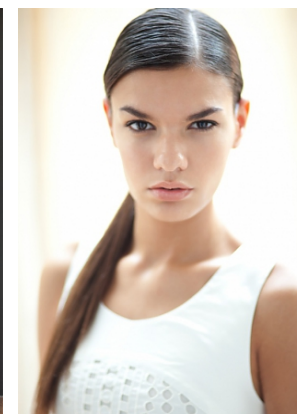

height **178/5' 10"**
bust **85/33,5"**
waist **60/23,5"**
hips **88/34,5"**
hair **brown**
eyes **brown**
shoes **39/7**

sephira

trendattack
model agency

phone: +36 70 508 6806 | email: agency@trendattack.hu
web: trendattack.hu | address: H-1137 Pozsonyi út 14. Budapest, Hungary