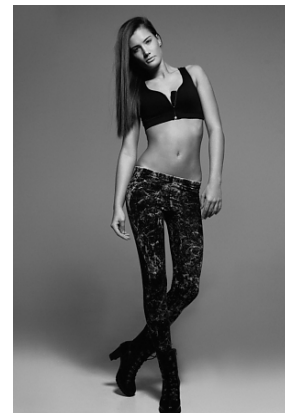

kiara

trendattack
model agency

| | |
|--------|---------------------|
| height | 174/5' 8,5" |
| bust | 82/32,5" |
| waist | 62/24,5" |
| hips | 89/35" |
| hair | <i>brown</i> |
| eyes | <i>green</i> |
| shoes | 38/6 |