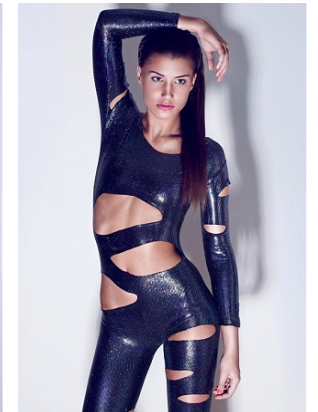

kiara

trendattack
model agency

| | |
|--------|---------------------|
| height | 174/5' 8,5" |
| bust | 82/32,5" |
| waist | 62/24,5" |
| hips | 89/35" |
| hair | <i>brown</i> |
| eyes | <i>green</i> |
| shoes | 38/6 |