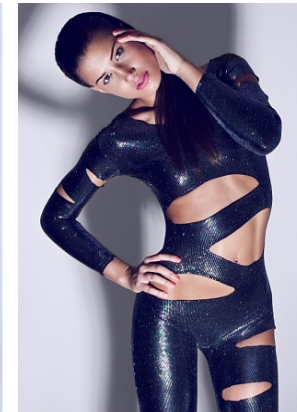

kiara

trendattack
model agency

| | |
|--------|---------------------|
| height | 174/5' 8,5" |
| bust | 82/32,5" |
| waist | 62/24,5" |
| hips | 89/35" |
| hair | <i>brown</i> |
| eyes | <i>green</i> |
| shoes | 38/6 |