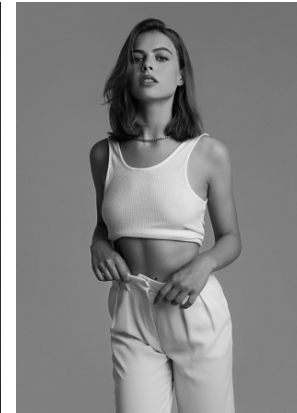

hanga

trendattack
model agency

height **177/5' 9,5"**
bust **88/34,5"**
waist **67/26,5"**
hips **92/36"**
hair **dark**
blonde
eyes **green blue**
shoes **/-13 1/2**

phone: +36 70 508 6806 | email: agency@trendattack.hu