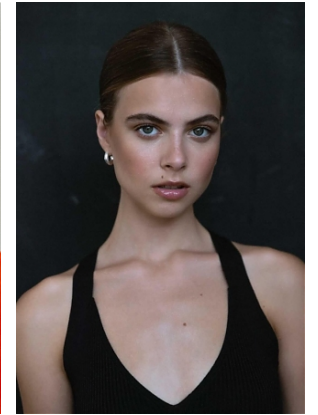

hanga

trendattack
model agency

height **177/5' 9,5"**
bust **88/34,5"**
waist **67/26,5"**
hips **92/36"**
hair **dark**
blonde
eyes **green blue**
shoes **/-13 1/2**

phone: +36 70 508 6806 | email: agency@trendattack.hu