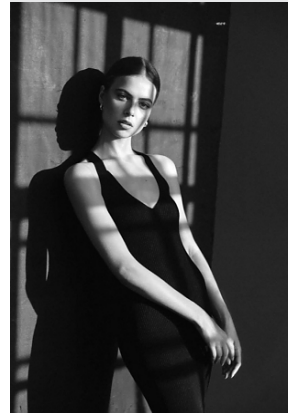

hanga

trendattack
model agency

height **177/5' 9,5"**
bust **88/34,5"**
waist **67/26,5"**
hips **92/36"**
hair **dark**
blonde
eyes **green blue**
shoes **/-13 1/2**

phone: +36 70 508 6806 | email: agency@trendattack.hu