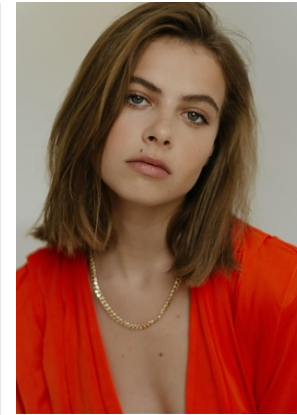

hanga

trendattack
model agency

height **177/5' 9,5"**
bust **88/34,5"**
waist **67/26,5"**
hips **92/36"**
hair **dark**
blonde
eyes **green blue**
shoes **/-13 1/2**

phone: +36 70 508 6806 | email: agency@trendattack.hu