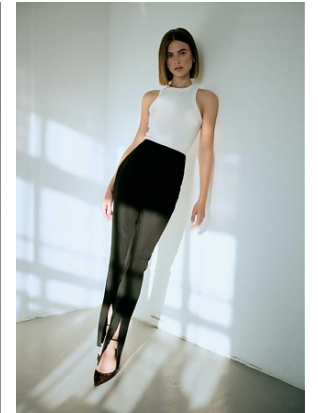

hanga

trendattack
model agency

height **177/5' 9,5"**
bust **88/34,5"**
waist **67/26,5"**
hips **92/36"**
hair **dark**
blonde
eyes **green blue**
shoes **/-13 1/2**

phone: +36 70 508 6806 | email: agency@trendattack.hu