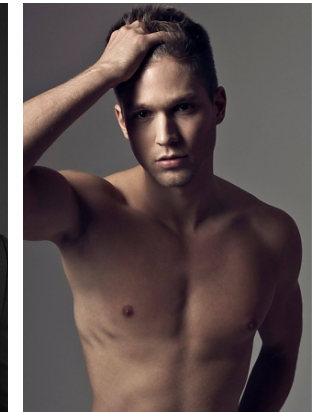

ben

trendattack
model agency

height **187/6' 1,5"**
bust **99/39"**
waist **85/33,5"**
hips **98/38,5"**
hair **brown**
eyes **brown**
shoes **43/9**

phone: +36 70 508 6806 | email: agency@trendattack.hu
web: trendattack.hu | address: H-1137 Pozsonyi út 14. Budapest, Hungary