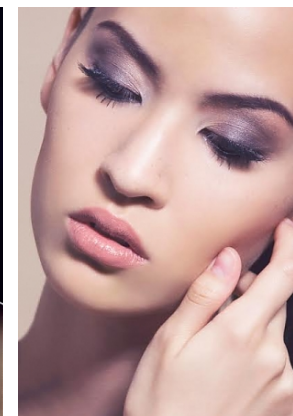

anne

trendattack
model agency

height **170/5' 7"**
bust **80/31,5"**
waist **59/23"**
hips **92/36"**
hair **brown**
eyes **dark**
brown
shoes **37/5**

phone: +36 70 508 6806 | email: agency@trendattack.hu