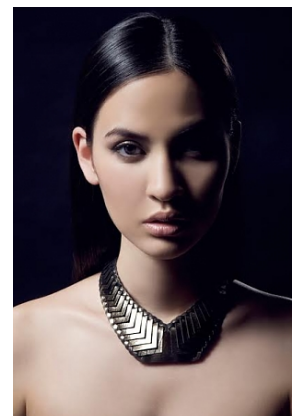

anne

trendattack
model agency

height **170/5' 7"**
bust **80/31,5"**
waist **59/23"**
hips **92/36"**
hair **brown**
eyes **dark**
brown
shoes **37/5**

phone: +36 70 508 6806 | email: agency@trendattack.hu