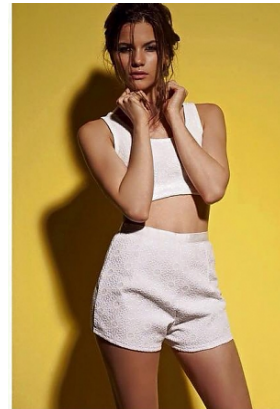

phone: +36 70 508 6806 | email: agency@trendattack.hu
web: trendattack.hu | address: H-1137 Pozsonyi út 14. Budapest, Hungary