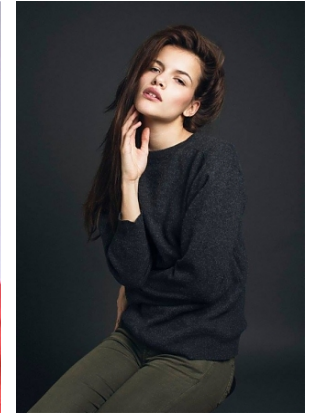

phone: +36 70 508 6806 | email: agency@trendattack.hu
web: trendattack.hu | address: H-1137 Pozsonyi út 14. Budapest, Hungary