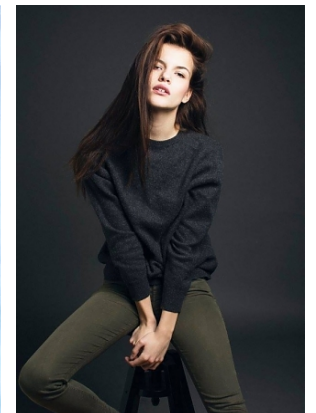

phone: +36 70 508 6806 | email: agency@trendattack.hu
web: trendattack.hu | address: H-1137 Pozsonyi út 14. Budapest, Hungary