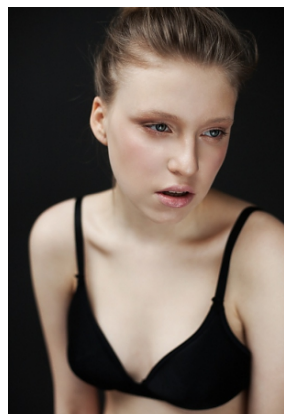

phone: +36 70 508 6806 | email: agency@trendattack.hu