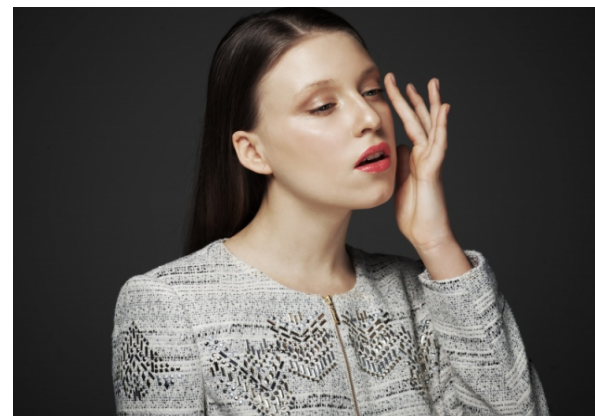

phone: +36 70 508 6806 | email: agency@trendattack.hu