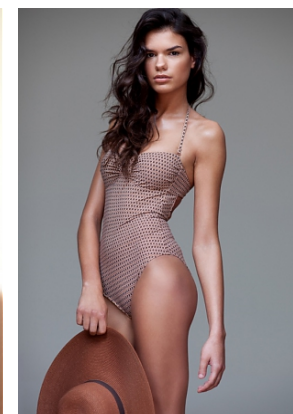

sephira

trendattack
model agency

height **178/5' 10"**
bust **85/33,5"**
waist **60/23,5"**
hips **88/34,5"**
hair **brown**
eyes **brown**
shoes **39/7**

phone: +36 70 508 6806 | email: agency@trendattack.hu
web: trendattack.hu | address: H-1137 Pozsonyi út 14. Budapest, Hungary