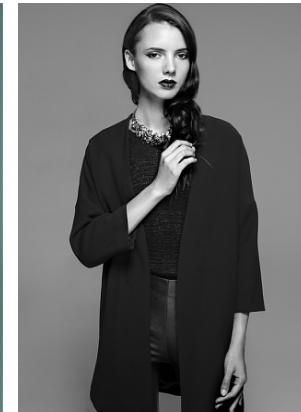

rita

trendattack
model agency

height **178/5' 10"**
bust **81/32"**
waist **61/24"**
hips **88/34,5"**
hair **brown**
eyes **brown**
shoes **39/7**

phone: +36 70 508 6806 | email: agency@trendattack.hu
web: trendattack.hu | address: H-1137 Pozsonyi út 14. Budapest, Hungary