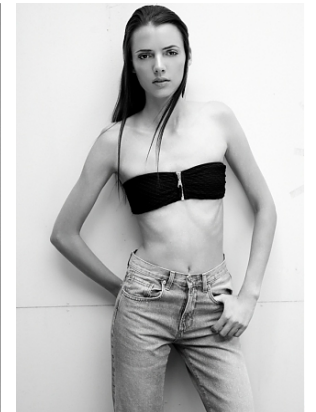

rita

trendattack
model agency

height **178/5' 10"**
bust **81/32"**
waist **61/24"**
hips **88/34,5"**
hair **brown**
eyes **brown**
shoes **39/7**

phone: +36 70 508 6806 | email: agency@trendattack.hu
web: trendattack.hu | address: H-1137 Pozsonyi út 14. Budapest, Hungary