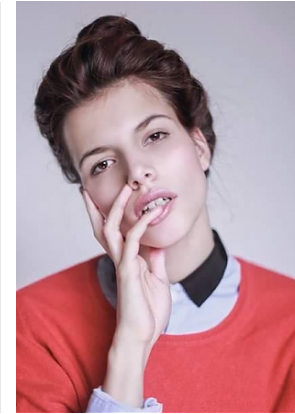

rebeka

**trendattack**  
model agency

height 178/5 10"  
bust 85/33.5"  
waist 60/23.5"  
hips 90/35.5"  
hair brown  
eyes brown  
shoes 39/7

phone: +36 70 508 6806 | email: [agency@trendattack.hu](mailto:agency@trendattack.hu)  
web: [trendattack.hu](http://trendattack.hu) | address: H-1137 Pozsonyi út 14. Budapest, Hungary