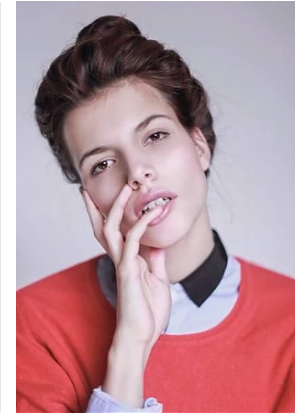

rebeka

trendattack
model agency

height 178/5 10"
bust 85/33.5"
waist 60/23.5"
hips 90/35.5"
hair brown
eyes brown
shoes 39/7

phone: +36 70 508 6806 | email: agency@trendattack.hu
web: trendattack.hu | address: H-1137 Pozsonyi út 14. Budapest, Hungary