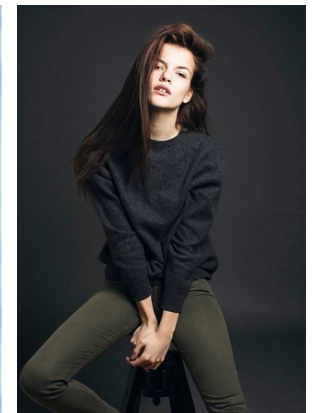

rebeka

trendattack
model agency

height 178/5 10"
bust 85/33.5"
waist 60/23.5"
hips 90/35.5"
hair brown
eyes brown
shoes 39/7

phone: +36 70 508 6806 | email: agency@trendattack.hu
web: trendattack.hu | address: H-1137 Pozsonyi út 14. Budapest, Hungary