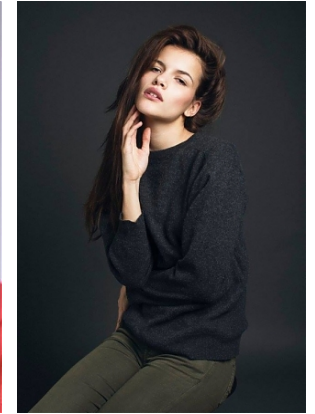

rebeka

trendattack
model agency

height 178/5 10"
bust 85/33.5"
waist 60/23.5"
hips 90/35.5"
hair brown
eyes brown
shoes 39/7

phone: +36 70 508 6806 | email: agency@trendattack.hu
web: trendattack.hu | address: H-1137 Pozsonyi út 14. Budapest, Hungary