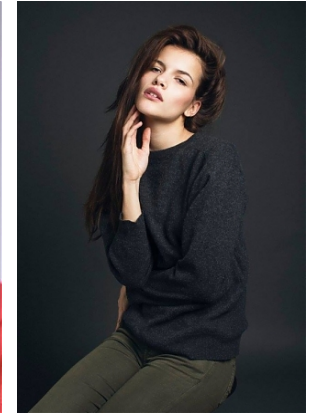

rebeka

**trendattack**  
model agency

height 178/5 10"  
bust 85/33.5"  
waist 60/23.5"  
hips 90/35.5"  
hair brown  
eyes brown  
shoes 39/7

phone: +36 70 508 6806 | email: [agency@trendattack.hu](mailto:agency@trendattack.hu)  
web: [trendattack.hu](http://trendattack.hu) | address: H-1137 Pozsonyi út 14. Budapest, Hungary