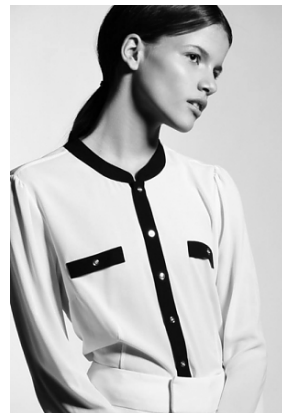

rebeka

trendattack
model agency

height **178/5' 10"**
bust **85/33,5"**
waist **60/23,5"**
hips **90/35,5"**
hair **brown**
eyes **brown**
shoes **38/6**

phone: +36 70 508 6806 | email: agency@trendattack.hu
web: trendattack.hu | address: H-1137 Pozsonyi út 14. Budapest, Hungary