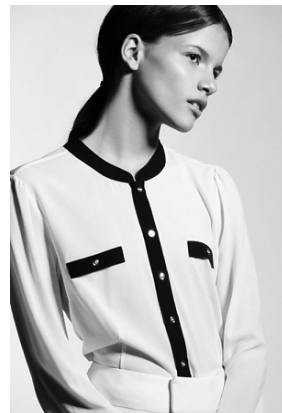

rebeka

**trendattack**  
model agency

height 178/5 10"  
bust 85/33.5"  
waist 60/23.5"  
hips 90/35.5"  
hair brown  
eyes brown  
shoes 39/7

phone: +36 70 508 6806 | email: [agency@trendattack.hu](mailto:agency@trendattack.hu)  
web: [trendattack.hu](http://trendattack.hu) | address: H-1137 Pozsonyi út 14. Budapest, Hungary