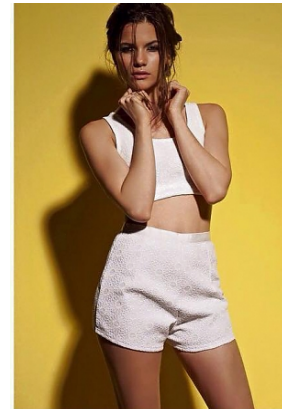

rebeka

trendattack
model agency

height **178/5' 10"**
bust **85/33,5"**
waist **60/23,5"**
hips **90/35,5"**
hair **brown**
eyes **brown**
shoes **38/6**

phone: +36 70 508 6806 | email: agency@trendattack.hu
web: trendattack.hu | address: H-1137 Pozsonyi út 14. Budapest, Hungary