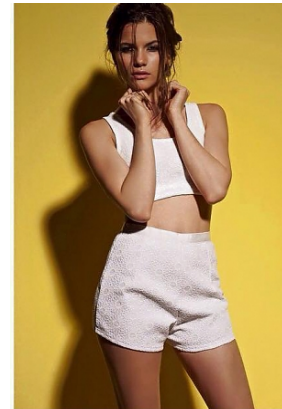

rebeka

**trendattack**  
model agency

height 178/5 10"  
bust 85/33.5"  
waist 60/23.5"  
hips 90/35.5"  
hair brown  
eyes brown  
shoes 39/7

phone: +36 70 508 6806 | email: [agency@trendattack.hu](mailto:agency@trendattack.hu)  
web: [trendattack.hu](http://trendattack.hu) | address: H-1137 Pozsonyi út 14. Budapest, Hungary