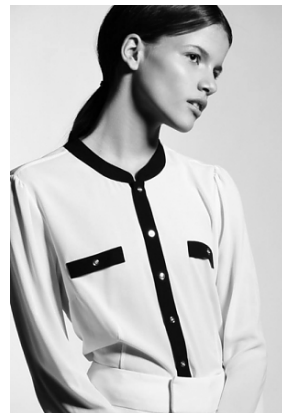

rebeka

trendattack
model agency

height 178/5 10"
bust 85/33.5"
waist 60/23.5"
hips 90/35.5"
hair brown
eyes brown
shoes 39/7

phone: +36 70 508 6806 | email: agency@trendattack.hu
web: trendattack.hu | address: H-1137 Pozsonyi út 14. Budapest, Hungary