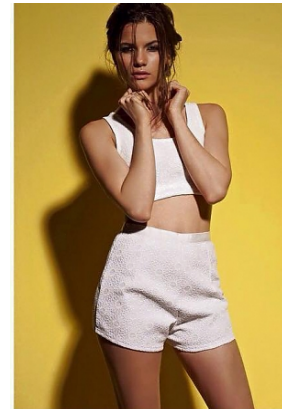

rebeka

trendattack
model agency

height 178/5 10"
bust 85/33.5"
waist 60/23.5"
hips 90/35.5"
hair brown
eyes brown
shoes 39/7

phone: +36 70 508 6806 | email: agency@trendattack.hu
web: trendattack.hu | address: H-1137 Pozsonyi út 14. Budapest, Hungary