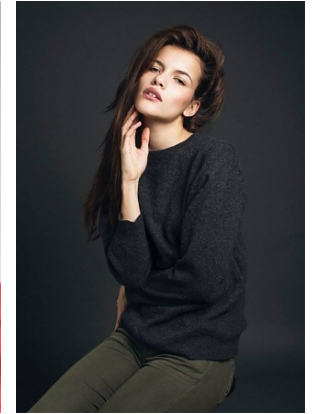

rebeka

trendattack
model agency

height **178/5' 10"**
bust **85/33,5"**
waist **60/23,5"**
hips **90/35,5"**
hair **brown**
eyes **brown**
shoes **38/6**

phone: +36 70 508 6806 | email: agency@trendattack.hu
web: trendattack.hu | address: H-1137 Pozsonyi út 14. Budapest, Hungary