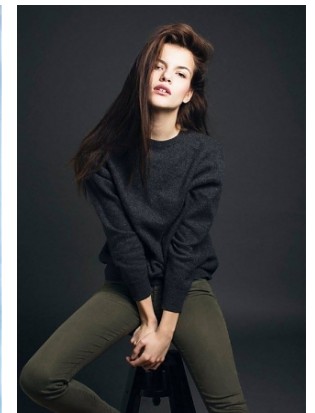

rebeka

**trendattack**  
model agency

height 178/5 10"  
bust 85/33.5"  
waist 60/23.5"  
hips 90/35.5"  
hair brown  
eyes brown  
shoes 39/7

phone: +36 70 508 6806 | email: [agency@trendattack.hu](mailto:agency@trendattack.hu)  
web: [trendattack.hu](http://trendattack.hu) | address: H-1137 Pozsonyi út 14. Budapest, Hungary