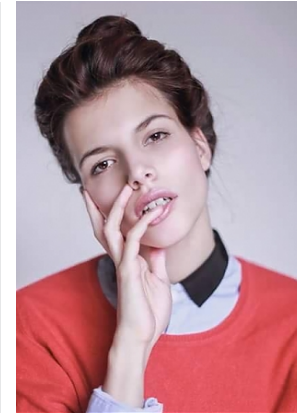

rebeka

trendattack
model agency

height **178/5' 10"**
bust **85/33,5"**
waist **60/23,5"**
hips **90/35,5"**
hair **brown**
eyes **brown**
shoes **38/6**

phone: +36 70 508 6806 | email: agency@trendattack.hu
web: trendattack.hu | address: H-1137 Pozsonyi út 14. Budapest, Hungary