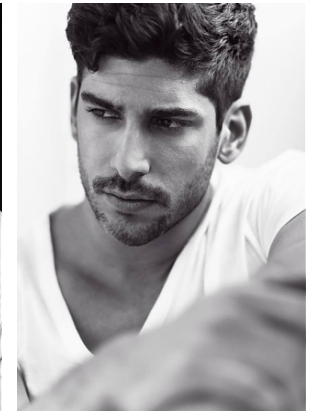

mate

trendattack
model agency

height 189/6' 2,5"
bust 103/40,5"
waist 86/34"
hips 100/39,5"
hair brown
eyes brown
shoes 44/9 1/2

phone: +36 70 508 6806 | email: agency@trendattack.hu
web: trendattack.hu | address: H-1137 Pozsonyi út 14. Budapest, Hungary