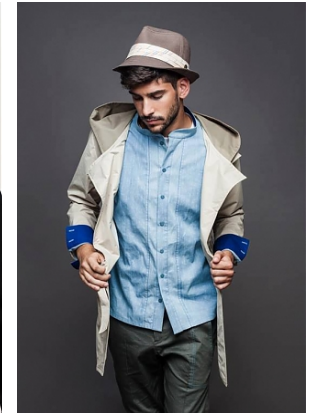

mate

trendattack
model agency

height 189/6' 2,5"
bust 103/40,5"
waist 86/34"
hips 100/39,5"
hair brown
eyes brown
shoes 44/9 1/2

phone: +36 70 508 6806 | email: agency@trendattack.hu
web: trendattack.hu | address: H-1137 Pozsonyi út 14. Budapest, Hungary