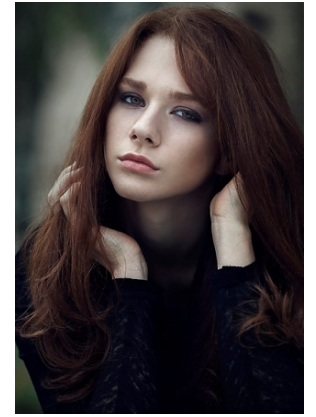

mabella

trendattack
model agency

height 178/5 10"
bust 83/32.5"
waist 57/22.5"
hips 93/36.5"
hair red
eyes brown
shoes 39/7

phone: +36 70 508 6806 | email: agency@trendattack.hu
web: trendattack.hu | address: H-1137 Pozsonyi út 14. Budapest, Hungary