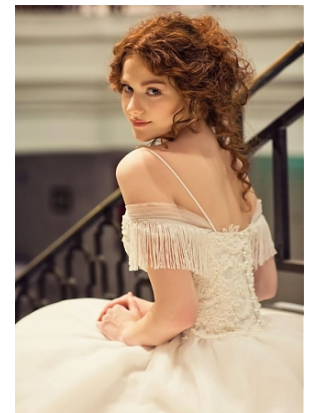

mabella

trendattack
model agency

height 178/5 10"
bust 83/32.5"
waist 57/22.5"
hips 93/36.5"
hair red
eyes brown
shoes 39/7

phone: +36 70 508 6806 | email: agency@trendattack.hu
web: trendattack.hu | address: H-1137 Pozsonyi út 14. Budapest, Hungary