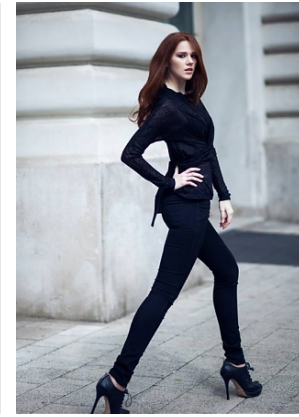

mabella

trendattack
model agency

height 178/5 10"
bust 83/32.5"
waist 57/22.5"
hips 93/36.5"
hair red
eyes brown
shoes 39/7

phone: +36 70 508 6806 | email: agency@trendattack.hu
web: trendattack.hu | address: H-1137 Pozsonyi út 14. Budapest, Hungary