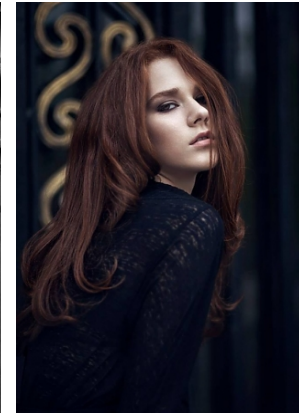

mabella

trendattack
model agency

height 178/5 10"
bust 83/32.5"
waist 57/22.5"
hips 93/36.5"
hair red
eyes brown
shoes 39/7

phone: +36 70 508 6806 | email: agency@trendattack.hu
web: trendattack.hu | address: H-1137 Pozsonyi út 14. Budapest, Hungary