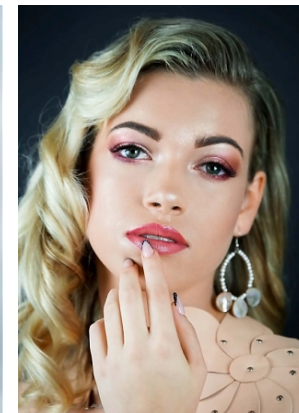

height **170/5' 7"**
bust **76/30"**
waist **59/23"**
hips **86/34"**
hair **blonde**
eyes **green**
shoes **38/6**

kitti

trendattack
model agency

phone: +36 70 508 6806 | email: agency@trendattack.hu
web: trendattack.hu | address: H-1137 Pozsonyi út 14. Budapest, Hungary