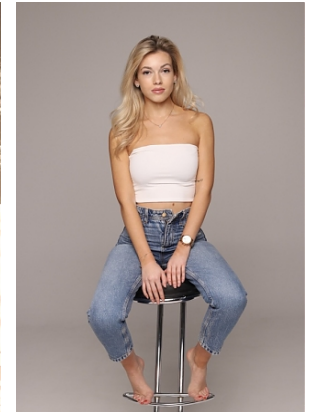

height **170/5' 7"**
bust **76/30"**
waist **59/23"**
hips **86/34"**
hair **blonde**
eyes **green**
shoes **38/6**

kitti

trendattack
model agency

phone: +36 70 508 6806 | email: agency@trendattack.hu
web: trendattack.hu | address: H-1137 Pozsonyi út 14. Budapest, Hungary