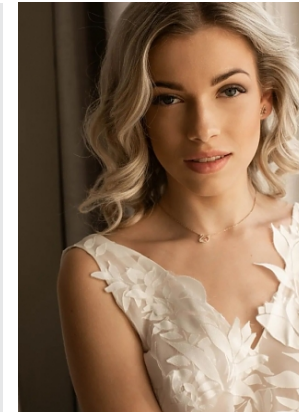

height **170/5' 7"**
bust **76/30"**
waist **59/23"**
hips **86/34"**
hair **blonde**
eyes **green**
shoes **38/6**

kitti

trendattack
model agency

phone: +36 70 508 6806 | email: agency@trendattack.hu
web: trendattack.hu | address: H-1137 Pozsonyi út 14. Budapest, Hungary