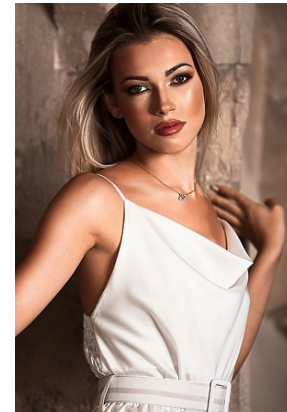

height **170/5' 7"**
bust **76/30"**
waist **59/23"**
hips **86/34"**
hair **blonde**
eyes **green**
shoes **38/6**

kitti

trendattack
model agency

phone: +36 70 508 6806 | email: agency@trendattack.hu
web: trendattack.hu | address: H-1137 Pozsonyi út 14. Budapest, Hungary