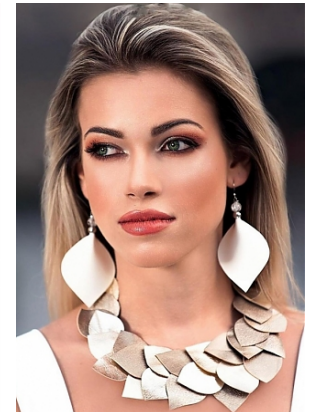

height **170/5' 7"**
bust **76/30"**
waist **59/23"**
hips **86/34"**
hair **blonde**
eyes **green**
shoes **38/6**

kitti

trendattack
model agency

phone: +36 70 508 6806 | email: agency@trendattack.hu
web: trendattack.hu | address: H-1137 Pozsonyi út 14. Budapest, Hungary