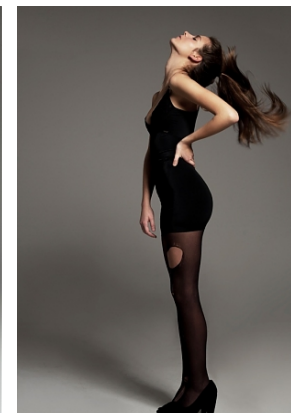

kinga

trendattack
model agency

height 172/5 7,5"
bust 86/34"
waist 59/23"
hips 90/35,5"
hair brown
eyes green brown
shoes 38/6

phone: +36 70 508 6806 | email: agency@trendattack.hu
web: trendattack.hu | address: H-1137 Pozsonyi út 14. Budapest, Hungary