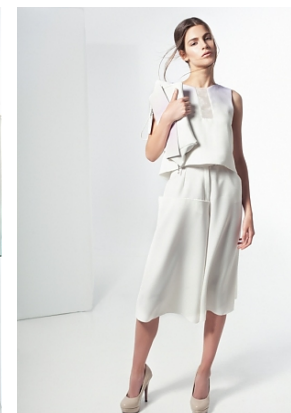

kinga

trendattack
model agency

height 172/5 7,5"
bust 86/34"
waist 59/23"
hips 90/35,5"
hair brown
eyes green brown
shoes 38/6

phone: +36 70 508 6806 | email: agency@trendattack.hu
web: trendattack.hu | address: H-1137 Pozsonyi út 14. Budapest, Hungary