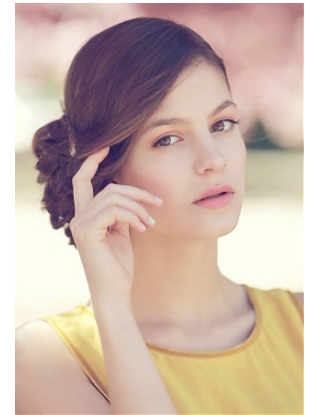

kinga

**trendattack**  
model agency

height 172/5 7,5"  
bust 86/34"  
waist 59/23"  
hips 90/35,5"  
hair brown  
eyes green brown  
shoes 38/6

phone: +36 70 508 6806 | email: [agency@trendattack.hu](mailto:agency@trendattack.hu)  
web: [trendattack.hu](http://trendattack.hu) | address: H-1137 Pozsonyi út 14. Budapest, Hungary