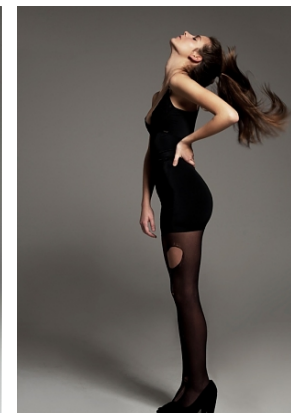

kinga

**trendattack**  
model agency

height 172/5 7,5"  
bust 86/34"  
waist 59/23"  
hips 90/35,5"  
hair brown  
eyes green brown  
shoes 38/6

phone: +36 70 508 6806 | email: [agency@trendattack.hu](mailto:agency@trendattack.hu)  
web: [trendattack.hu](http://trendattack.hu) | address: H-1137 Pozsonyi út 14. Budapest, Hungary