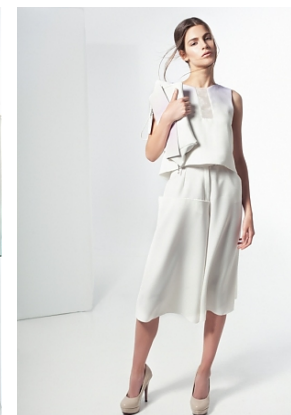

kinga

trendattack
model agency

height 172/5 7,5"
bust 86/34"
waist 59/23"
hips 90/35,5"
hair brown
eyes green brown
shoes 38/6

phone: +36 70 508 6806 | email: agency@trendattack.hu
web: trendattack.hu | address: H-1137 Pozsonyi út 14. Budapest, Hungary