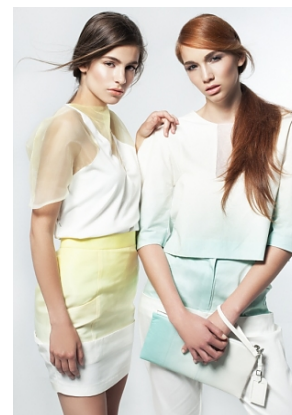

kinga

trendattack
model agency

height 172/5 7,5"
bust 86/34"
waist 59/23"
hips 90/35,5"
hair brown
eyes green brown
shoes 38/6

phone: +36 70 508 6806 | email: agency@trendattack.hu
web: trendattack.hu | address: H-1137 Pozsonyi út 14. Budapest, Hungary