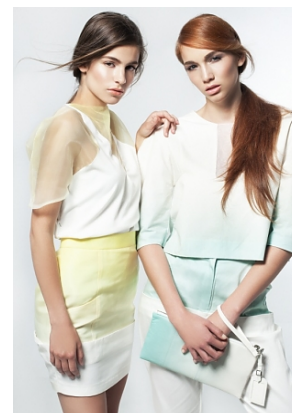

kinga

**trendattack**  
model agency

height 172/5 7,5"  
bust 86/34"  
waist 59/23"  
hips 90/35,5"  
hair brown  
eyes green brown  
shoes 38/6

phone: +36 70 508 6806 | email: [agency@trendattack.hu](mailto:agency@trendattack.hu)  
web: [trendattack.hu](http://trendattack.hu) | address: H-1137 Pozsonyi út 14. Budapest, Hungary