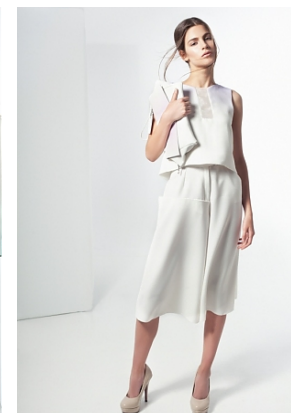

kinga

**trendattack**  
model agency

height 172/5 7,5"  
bust 86/34"  
waist 59/23"  
hips 90/35,5"  
hair brown  
eyes green brown  
shoes 38/6

phone: +36 70 508 6806 | email: [agency@trendattack.hu](mailto:agency@trendattack.hu)  
web: [trendattack.hu](http://trendattack.hu) | address: H-1137 Pozsonyi út 14. Budapest, Hungary