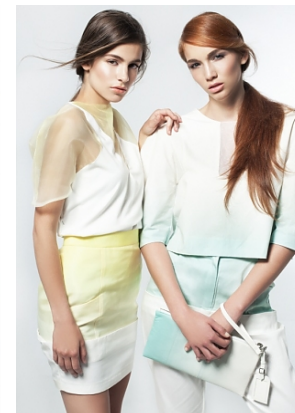

kinga

**trendattack**  
model agency

height 172/5 7,5"  
bust 86/34"  
waist 59/23"  
hips 90/35,5"  
hair brown  
eyes green brown  
shoes 38/6

phone: +36 70 508 6806 | email: [agency@trendattack.hu](mailto:agency@trendattack.hu)  
web: [trendattack.hu](http://trendattack.hu) | address: H-1137 Pozsonyi út 14. Budapest, Hungary