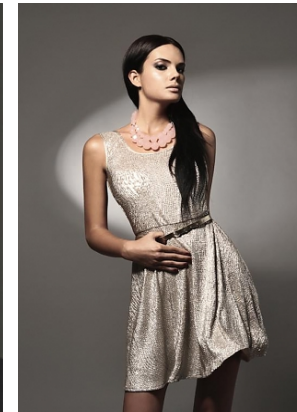

flora

trendattack
model agency

height **175/5' 9"**
bust **83/32,5"**
waist **62/24,5"**
hips **92/36"**
hair **brown**
eyes **brown**
shoes **39/7**

phone: +36 70 508 6806 | email: agency@trendattack.hu
web: trendattack.hu | address: H-1137 Pozsonyi út 14. Budapest, Hungary