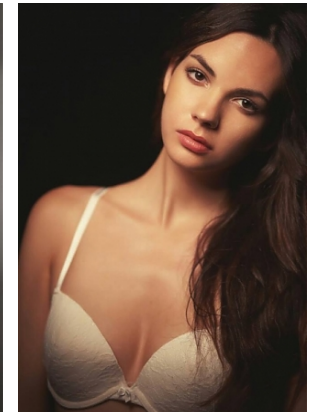

flora

trendattack
model agency

height **175/5' 9"**
bust **83/32,5"**
waist **62/24,5"**
hips **92/36"**
hair **brown**
eyes **brown**
shoes **39/7**

phone: +36 70 508 6806 | email: agency@trendattack.hu
web: trendattack.hu | address: H-1137 Pozsonyi út 14. Budapest, Hungary