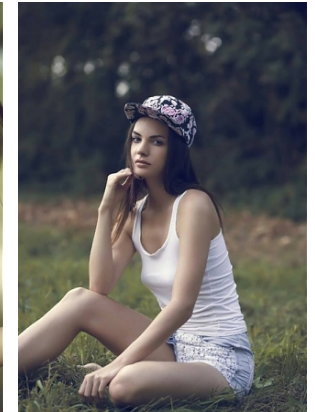

flora

trendattack
model agency

height **175/5' 9"**
bust **83/32,5"**
waist **62/24,5"**
hips **92/36"**
hair **brown**
eyes **brown**
shoes **39/7**

phone: +36 70 508 6806 | email: agency@trendattack.hu
web: trendattack.hu | address: H-1137 Pozsonyi út 14. Budapest, Hungary