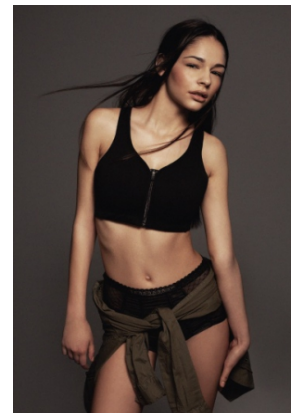

evi

trendattack
model agency

height 175/5'9"
bust 86/34"
waist 63/25"
hips 89/35"
hair brown
eyes brown
shoes 38/6

phone: +36 70 508 6806 | email: agency@trendattack.hu
web: trendattack.hu | address: H-1137 Pozsonyi út 14. Budapest, Hungary