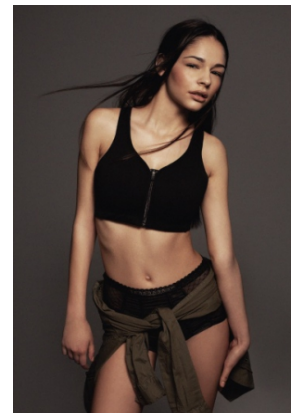

evi

**trendattack**  
model agency

height 175/5 9"  
bust 86/34"  
waist 63/25"  
hips 89/35"  
hair brown  
eyes brown  
shoes 38/6

phone: +36 70 508 6806 | email: [agency@trendattack.hu](mailto:agency@trendattack.hu)  
web: [trendattack.hu](http://trendattack.hu) | address: H-1137 Pozsonyi út 14. Budapest, Hungary