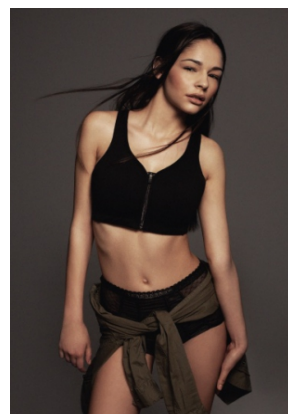

height **175/5' 9"**
bust **86/34"**
waist **63/25"**
hips **89/35"**
hair ***brown***
eyes ***brown***
shoes **38/6**

evi

trendattack
model agency

phone: +36 70 508 6806 | email: agency@trendattack.hu
web: trendattack.hu | address: H-1137 Pozsonyi út 14. Budapest, Hungary