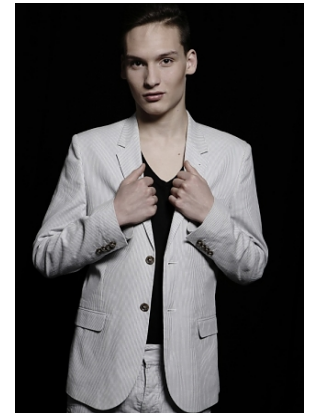

*benjamin*

**trendattack**  
model agency

height 183/6' 0"  
bust 93/36.5"  
waist 85/33.5"  
hips 99/39"  
hair brown  
eyes brown  
shoes 42/8 1/2

phone: +36 70 508 6806 | email: [agency@trendattack.hu](mailto:agency@trendattack.hu)  
web: [trendattack.hu](http://trendattack.hu) | address: H-1137 Pozsonyi út 14. Budapest, Hungary