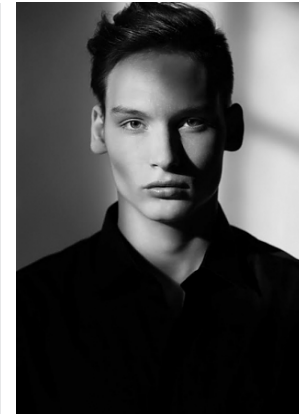

benjamin

trendattack
model agency

height 183/6' 0"
bust 93/36.5"
waist 85/33.5"
hips 99/39"
hair brown
eyes brown
shoes 42/8 1/2

phone: +36 70 508 6806 | email: agency@trendattack.hu
web: trendattack.hu | address: H-1137 Pozsonyi út 14. Budapest, Hungary