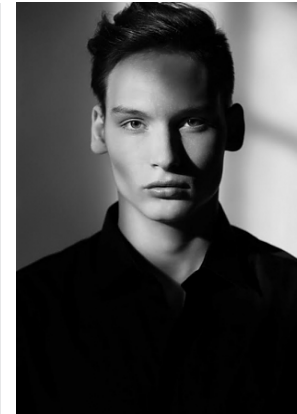

benjamin

trendattack
model agency

height **183/6' 0"**
bust **93/36,5"**
waist **85/33,5"**
hips **99/39"**
hair **brown**
eyes **brown**
shoes **42/8 1/2**

phone: +36 70 508 6806 | email: agency@trendattack.hu
web: trendattack.hu | address: H-1137 Pozsonyi út 14. Budapest, Hungary