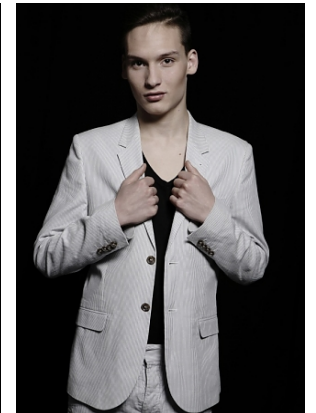

benjamin

trendattack
model agency

height **183/6' 0"**
bust **93/36,5"**
waist **85/33,5"**
hips **99/39"**
hair **brown**
eyes **brown**
shoes **42/8 1/2**

phone: +36 70 508 6806 | email: agency@trendattack.hu
web: trendattack.hu | address: H-1137 Pozsonyi út 14. Budapest, Hungary