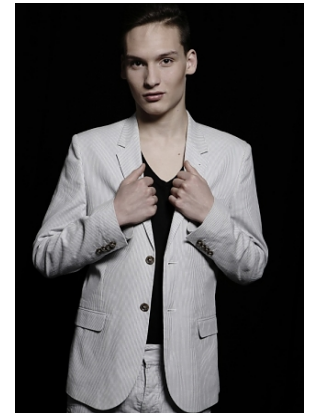

benjamin

trendattack
model agency

height 183/6' 0"
bust 93/36.5"
waist 85/33.5"
hips 99/39"
hair brown
eyes brown
shoes 42/8 1/2

phone: +36 70 508 6806 | email: agency@trendattack.hu
web: trendattack.hu | address: H-1137 Pozsonyi út 14. Budapest, Hungary