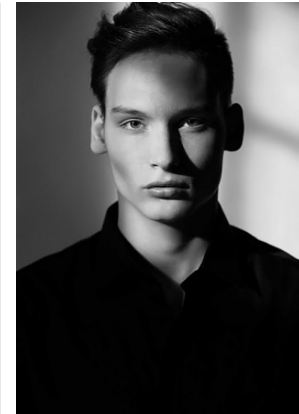

*benjamin*

**trendattack**  
model agency

height 183/6' 0"  
bust 93/36.5"  
waist 85/33.5"  
hips 99/39"  
hair brown  
eyes brown  
shoes 42/8 1/2

phone: +36 70 508 6806 | email: [agency@trendattack.hu](mailto:agency@trendattack.hu)  
web: [trendattack.hu](http://trendattack.hu) | address: H-1137 Pozsonyi út 14. Budapest, Hungary