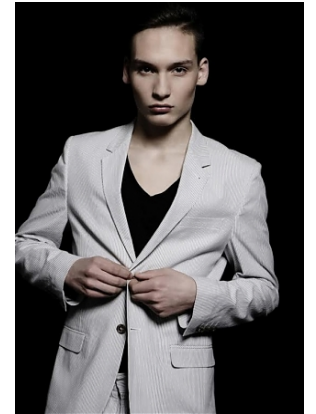

*benjamin*

**trendattack**  
model agency

height 183/6' 0"  
bust 93/36.5"  
waist 85/33.5"  
hips 99/39"  
hair brown  
eyes brown  
shoes 42/8 1/2

phone: +36 70 508 6806 | email: [agency@trendattack.hu](mailto:agency@trendattack.hu)  
web: [trendattack.hu](http://trendattack.hu) | address: H-1137 Pozsonyi út 14. Budapest, Hungary