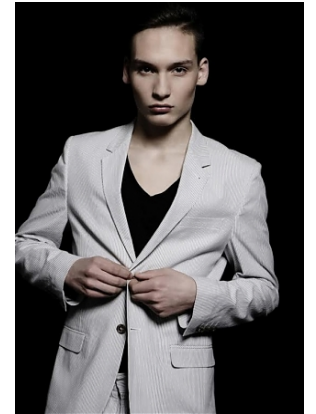

benjamin

trendattack
model agency

height 183/6' 0"
bust 93/36.5"
waist 85/33.5"
hips 99/39"
hair brown
eyes brown
shoes 42/8 1/2

phone: +36 70 508 6806 | email: agency@trendattack.hu
web: trendattack.hu | address: H-1137 Pozsonyi út 14. Budapest, Hungary