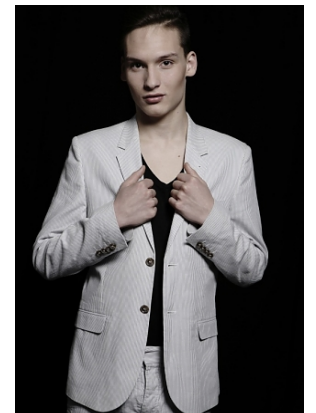

*benjamin*

**trendattack**  
model agency

height 183/6' 0"  
bust 93/36.5"  
waist 85/33.5"  
hips 99/39"  
hair brown  
eyes brown  
shoes 42/8 1/2

phone: +36 70 508 6806 | email: [agency@trendattack.hu](mailto:agency@trendattack.hu)  
web: [trendattack.hu](http://trendattack.hu) | address: H-1137 Pozsonyi út 14. Budapest, Hungary