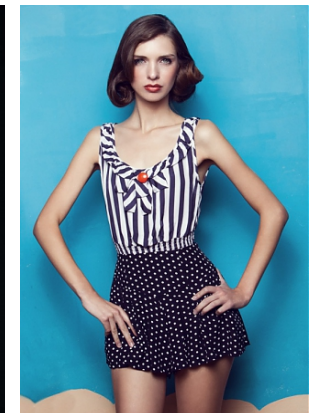

height **176/5' 9,5"**
bust **81/32"**
waist **60/23,5"**
hips **91/36"**
hair **brown**
eyes **green blue**
shoes **39/7**

amy

trendattack
model agency

phone: +36 70 508 6806 | email: agency@trendattack.hu
web: trendattack.hu | address: H-1137 Pozsonyi út 14. Budapest, Hungary