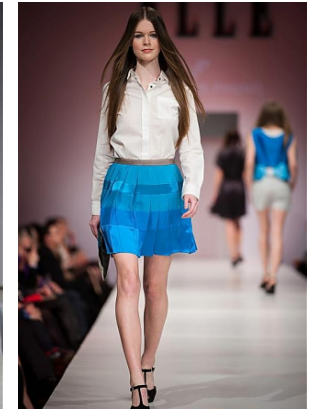

alexa

trendattack
model agency

height **177/5' 9,5"**
bust **87/34,5"**
waist **61/24"**
hips **89/35"**
hair **brown**
eyes **blue**
shoes **39/7**

phone: +36 70 508 6806 | email: agency@trendattack.hu
web: trendattack.hu | address: H-1137 Pozsonyi út 14. Budapest, Hungary