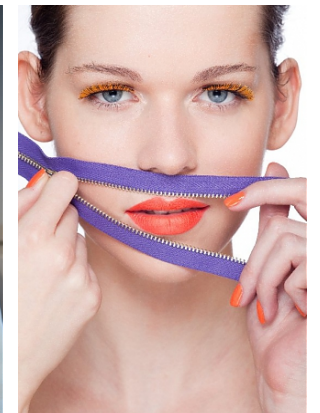

alexa

trendattack
model agency

height **177/5' 9,5"**
bust **87/34,5"**
waist **61/24"**
hips **89/35"**
hair **brown**
eyes **blue**
shoes **39/7**

phone: +36 70 508 6806 | email: agency@trendattack.hu
web: trendattack.hu | address: H-1137 Pozsonyi út 14. Budapest, Hungary