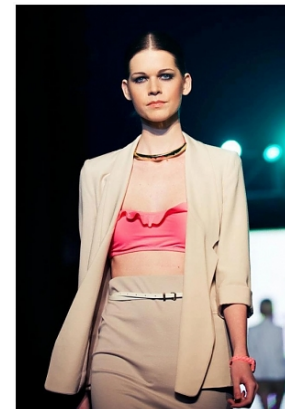

alexa

trendattack
model agency

height **177/5' 9,5"**
bust **87/34,5"**
waist **61/24"**
hips **89/35"**
hair **brown**
eyes **blue**
shoes **39/7**

phone: +36 70 508 6806 | email: agency@trendattack.hu
web: trendattack.hu | address: H-1137 Pozsonyi út 14. Budapest, Hungary